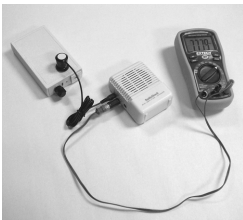

EARTHSAFE Tuning Kit