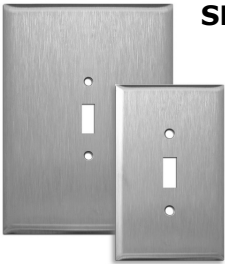

MAGNETIC SHIELDING

SPIRA-SHIELD® FLEXIBLE CONDUIT

Need Magnetic Shielding Conduit Just For Wiring?

Spira-Shield provides high permeability magnetic shielding and physical protection for any Romex electrical wiring, speaker wire, or whatever cables you might want to shield.

Made of .010" thick Magnetic Shielding Alloy. Slips over standard wiring to provide that peace of mind when it *must* be near electromagnetically active sources. Also reduces interference in stereo and telephone lines. Ground it for the added benefit of E-Field shielding. *For clarification:* this item protects the cable inside the shield from magnetic fields originating outside the shield. It will also reduce magnetic field emissions if you have balanced current in the wire (not if you have net current). Thin is 3/8" ID and 1/2" OD. Wide is 3/4" ID and 7/8" OD. Priced per foot of length. 10 foot minimum order.

Thin (Cat. #Q275-T)..... \$24.10 / ft

Wide (Cat. #Q275-W)..... \$29.10 / ft

SHIELDED SWITCH PLATES & OUTLET COVERS

Reduce Emissions at the Source

Outlets and switches can emit strong electric and magnetic fields. Conventional shielding with Mumetal® is possible, but tricky because it's hard to make it look good, *plus* you need access to be able to use the switch/outlet. Now you can simply replace your Switch Plate or Outlet Cover with these custom shielded ones.

Magnetic field reduction is 30 to 60% up close to the surface, depending on wire configuration. For severe cases, you can stack a double layer. Electric field reduction is typically 75%. Attractive polished chrome finish with a nice perimeter detail. Solid metal (shielding alloy) and durable. Includes mounting screw(s). Two sizes: oversize (3½x5½") and super jumbo (5½x7½") for maximum protection. Make sure you have enough room between outlet and nearby moldings for these larger than standard covers. Very economical!