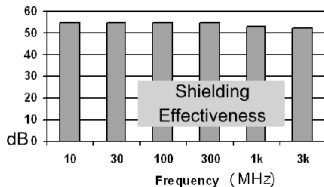

## SOFT&SAFE™ SHIELDING FABRIC

*The Perfect Garment Shield*

This fabric feels great against the skin, is hand washable, conductive, and offers exceptionally high RF shielding performance. It is perfect for making microwave shielding pajamas, shirts, hoods, curtains or sheets. Easy to make a ground connection because the surface has high conductivity (<1 Ohm per sq). Made with a unique blend of natural materials: 70% bamboo fiber and 30% Silver. Silver

gives Soft&Safe anti-bacterial and anti-odor qualities. Greater than 50 dB attenuation too! Cuts and sews like ordinary cotton fabric. 135g/m<sup>2</sup>. Pale rose color. **59 inch wide.**

Weight: 135g/m<sup>2</sup> Resistivity: <1 Ohm/sq  
Color: pink Base: Bamboo fiber  
Conductor: pure Silver threads