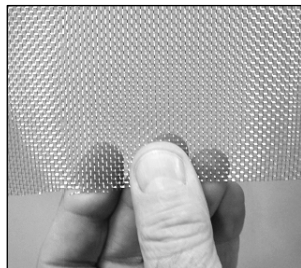

## COPPER WIRE MESH

*When Only Pure Copper Will Do*

Highly transparent and conductive. Woven pure copper, fine wire mesh is useful for RF and electric field shielding, Faraday cages and grounding. Mesh is flexible and cuts easily with scissors. Will conform to most shapes or lay flat easily. Can be soldered. Easy to connect a ground cord.

## SOFT&SAFE™ SHIELDING FABRIC

*The Perfect Garment Shield*

This fabric feels great against the skin, is hand washable, conductive, and offers exceptionally high RF shielding performance. It is perfect for making microwave shielding pajamas, shirts, hoods, curtains or sheets. Easy to make a ground connection because the surface has high conductivity (<1 Ohm per sq). Made with a unique blend of natural materials: 70% bamboo fiber and 30% Silver. Silver

## SaniSilver™

*One-side Pure Cotton, other is Conductive Silver*

Like soft? Like the idea of cotton against your skin? SaniSilver is a reversible fabric- one side is highly conductive (<1 Ohm per sq) pure Silver, the other side is pure cotton (~100 Ohm/sq). Nice to touch. About 55 dB shielding for common RF frequencies, and groundable.

Great for drapes, bedding, grounding and clothing. Use multiple layers to increase shielding! Easy to cut and sew. Use it facing either way. One side is gray/silver, the other side is light tan. Weight: 164g/m<sup>2</sup>. **59 inch wide**